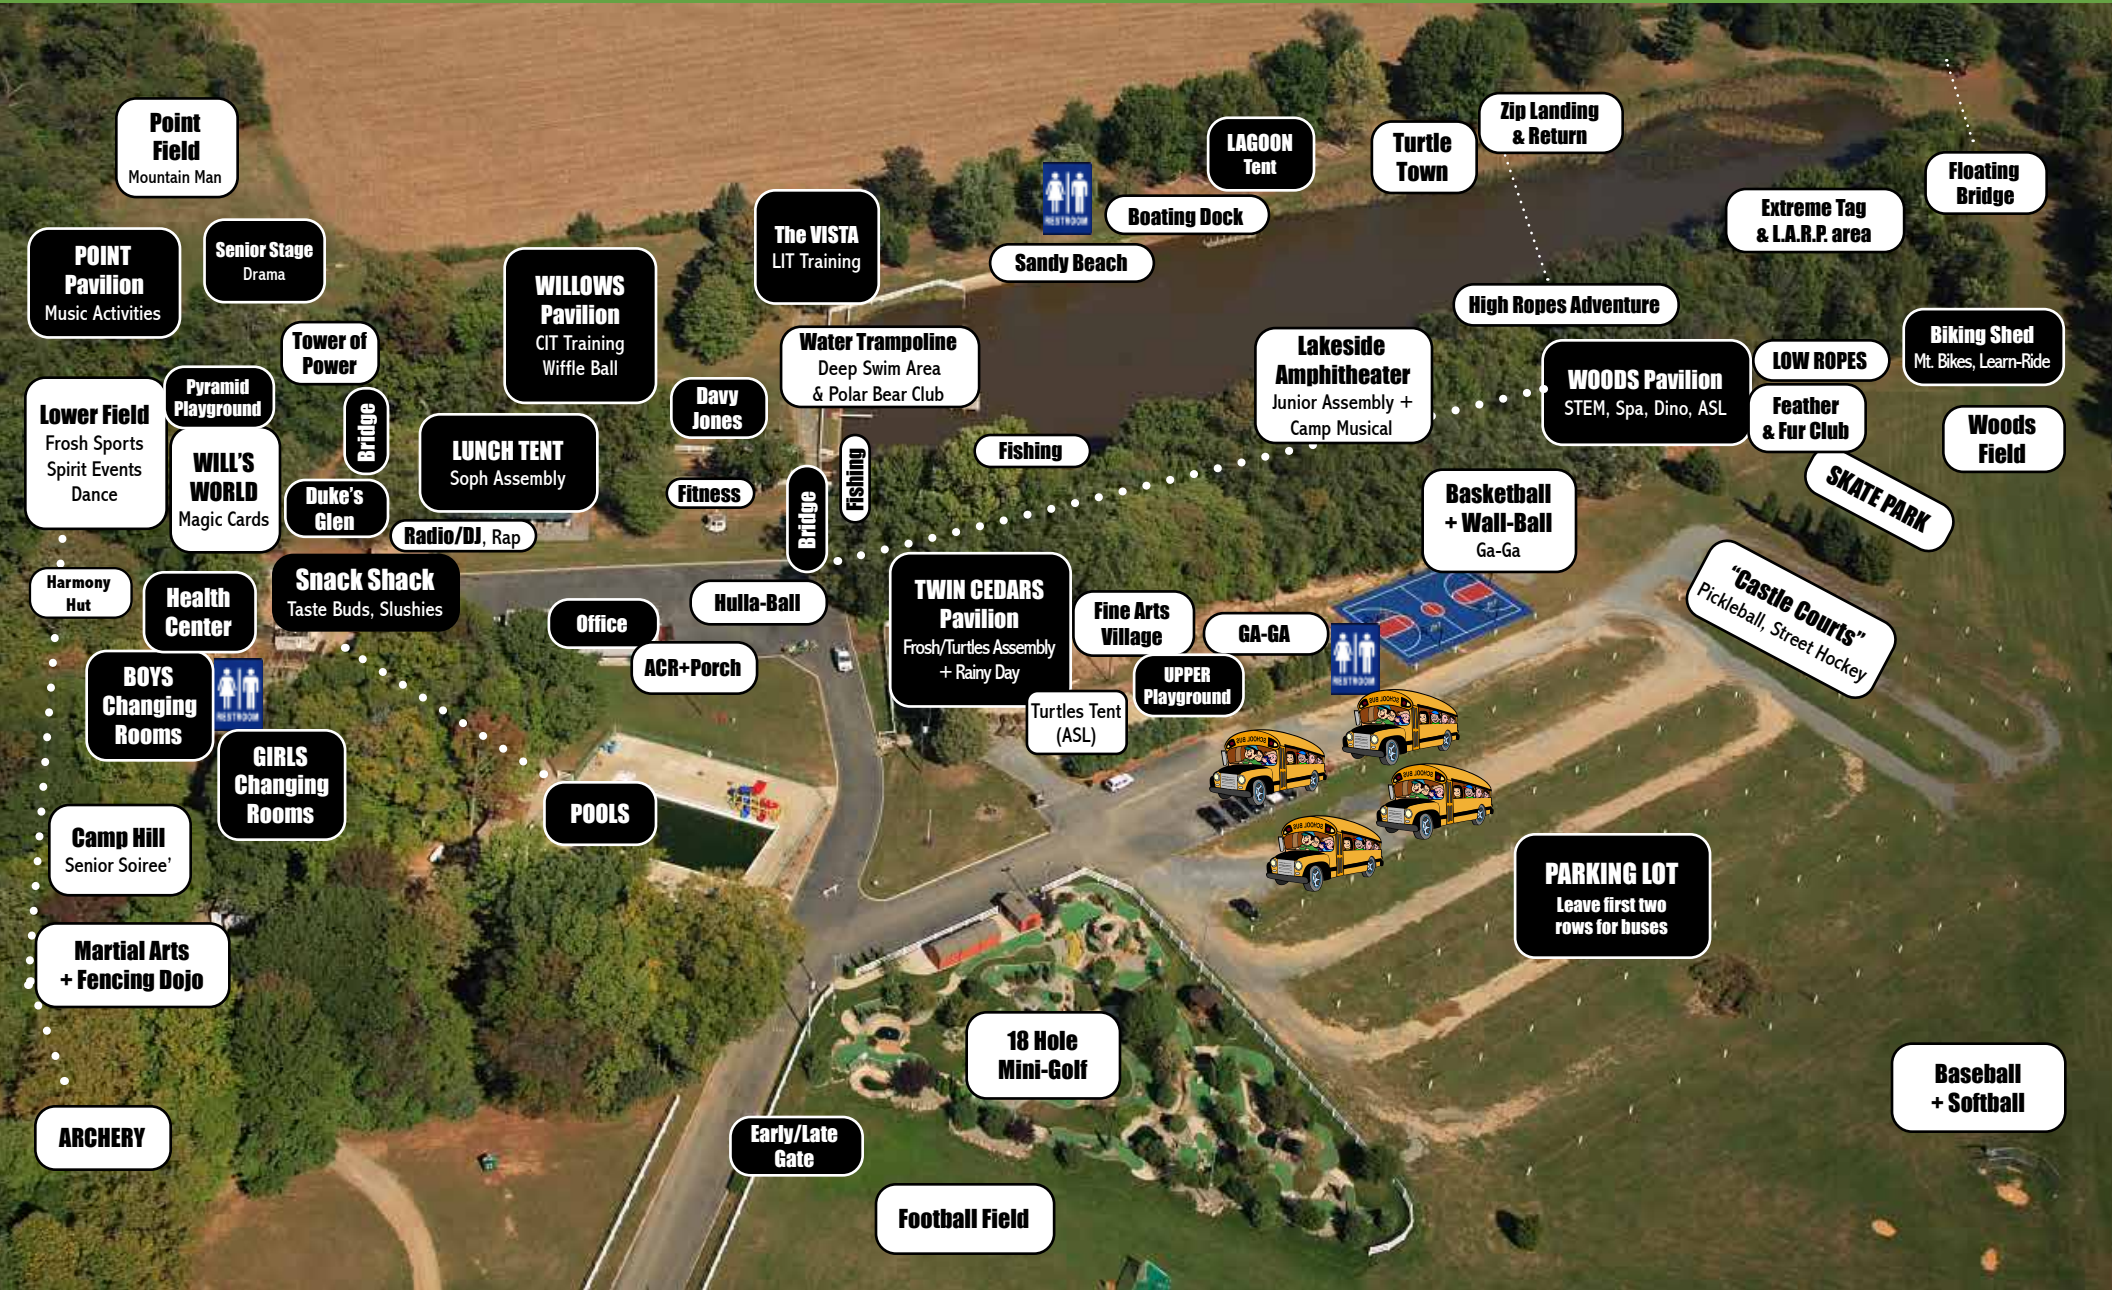

Day Camp Map

WHERE IS...

Locations and Activities subject to change, if you don't know just ask!

Asterisk () denotes NEW location or activity*

Archery - the "Valley" beyond the Dojo
* ASL - Tent in between Carport and Twin Cedars
Baseball/Softball- Upper Field behind parking lot
Basketball - Between Ga-Ga and Wall-Ball
Boating - Boating Dock
Cheer - Senior Stage (home base)
Dance - Lower Field Stage
Dinosaurs Rock - Dino-Shed in front of the Wood's Pavilion
* Drama - Senior Stage
Drawing/Painting - Fine Arts Village
Drums - Point Pavilion
Extreme Tag - Castle past Woods Pavilion alongside Lake
Feathers & Fur- Animal Pen BEHIND Woods Pavilion
Fencing - Dojo on Hill behind Boys Changing Rooms
Fishing - Fishing Shed Hill at end of Boardwalk
* Fitness & Nutrition - Meet behind Lower Stage
Flag Football - Upper Field behind Mini-Golf
Frosh Multi-Sport - Meet at Duke's Glen
GaGa - Juniors-Seniors at Twin Cedars Area
 - Sophs at Tower of Power court
 - Frosh use White Court near Wall Ball, or...
 - Extra one at Point Field or Pyramid Playground
 - Turtles at Turtle Town
* Glee Club - Ampitheatre (weeks 1-4) then Duke's Glen
Guitar - Point Pavilion
Harmony Hut - Valley behind Lower Field Stage
Hulla Ball - Blacktop in front of Office
 - Juniors / Seniors up top, parking lot
Lanyard - Fine Arts Village
Learn to Ride - Bike Trailer field behind Woods Pavilion

Arrival & Dismissal: Turtles & Frosh- Twin Cedars, Sophs- Lunch Tent, Juniors- Ampitheater, Seniors- Senior Stage Teens- Willows