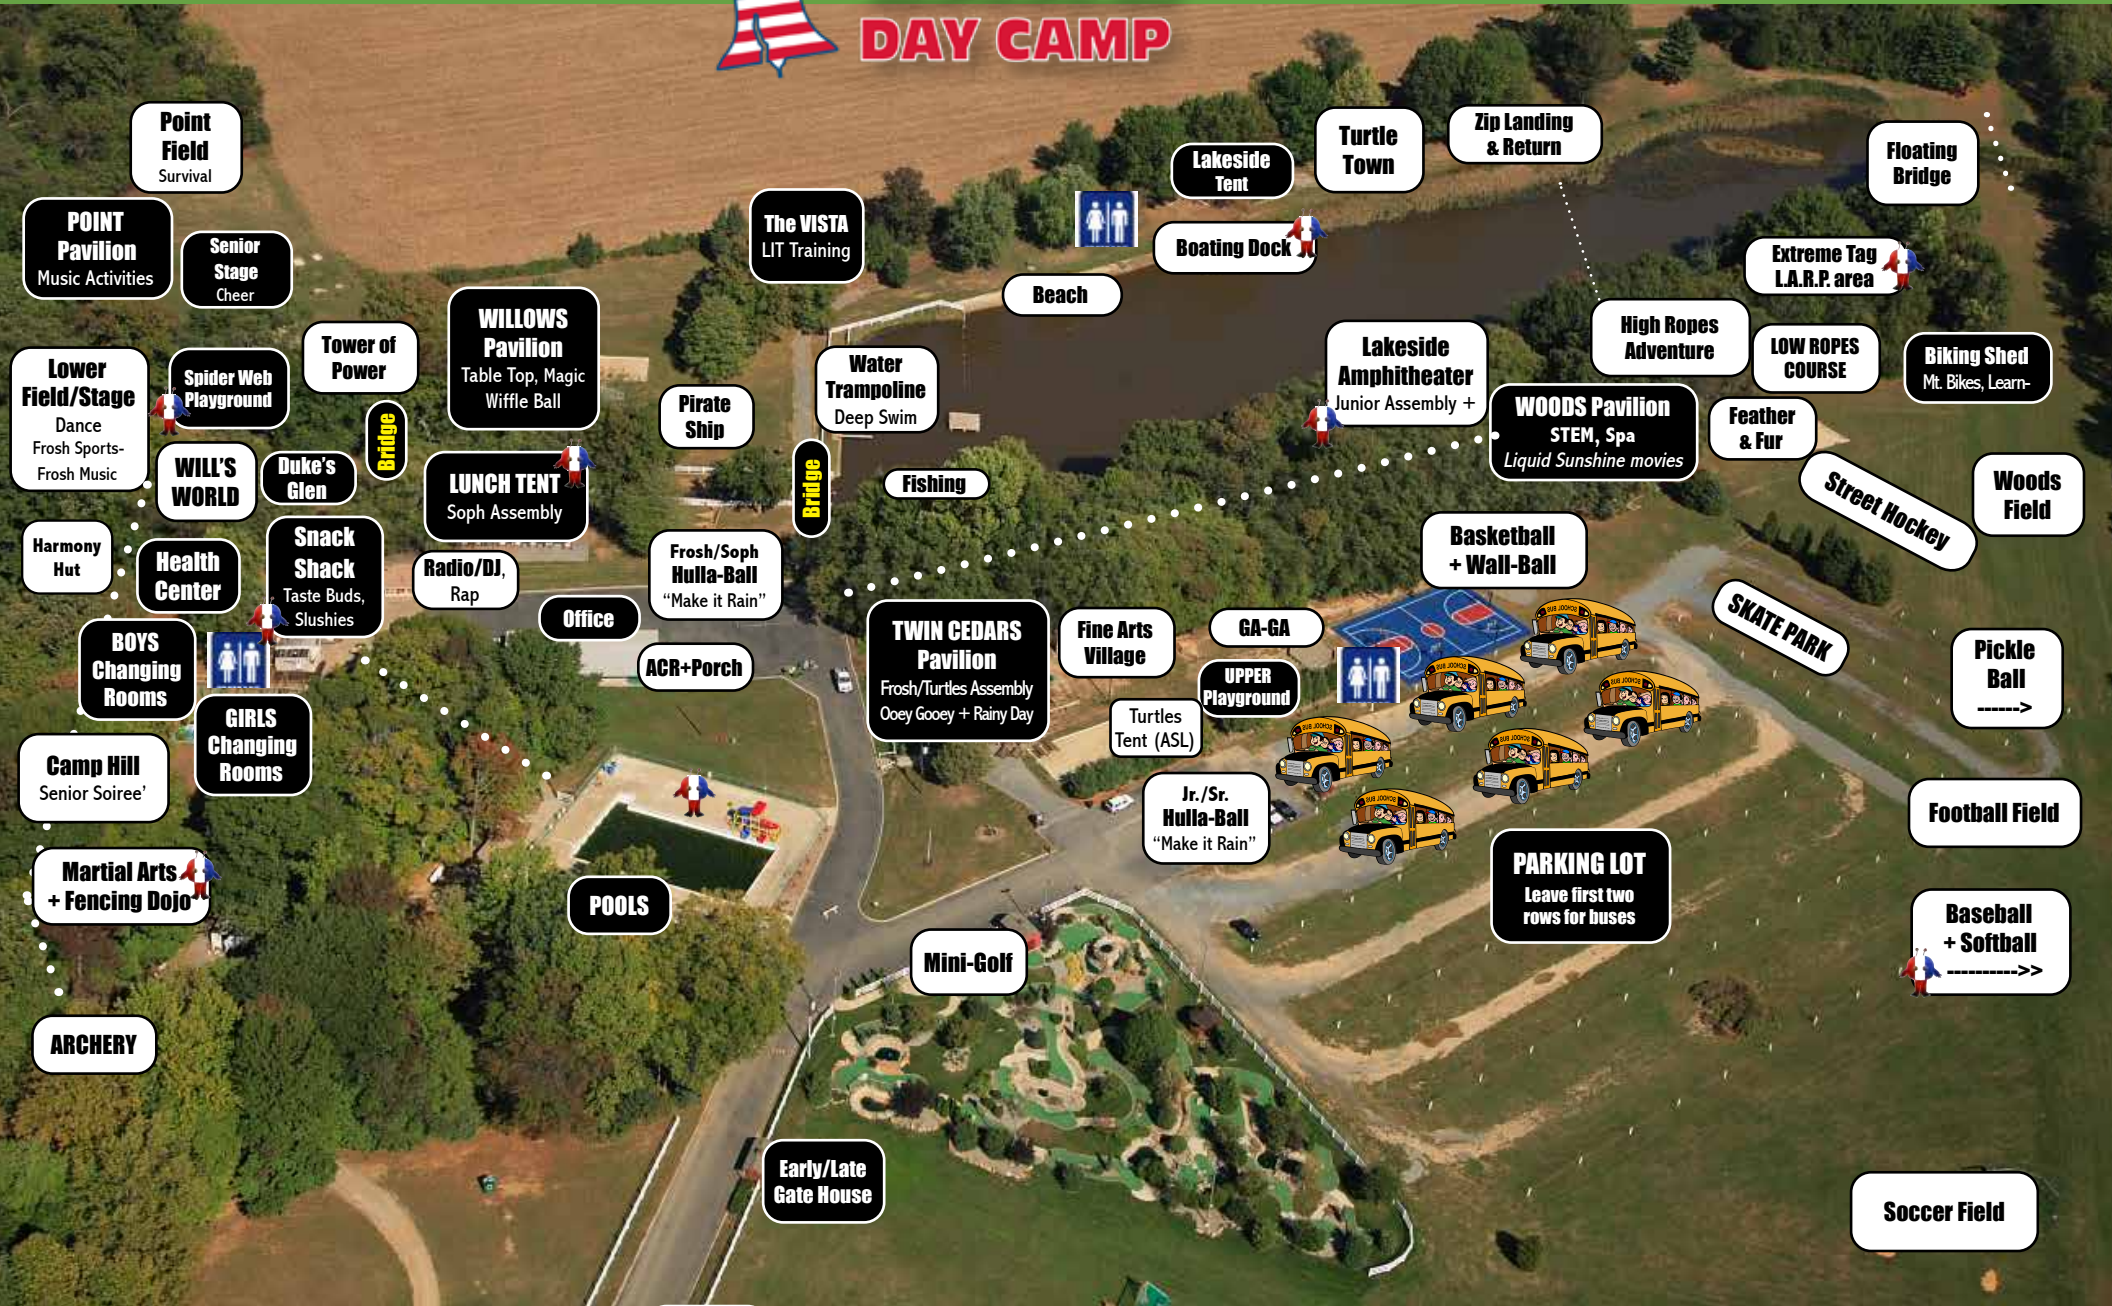

LIBERTY LAKE DAY CAMP

- **Point Field**
  Survival
- **POINT Pavilion**
  Music Activities
- **Senior Stage**
  Cheer
- **Lower Field/Stage**
  Dance
  Frosh Sports-
  Frosh Music
- **Spider Web Playground**
- **Tower of Power**
- **WILLOWS Pavilion**
  Table Top, Magic
  Wiffle Ball
- **Pirate Ship**
- **Water Trampoline**
  Deep Swim
- **The VISTA**
  LIT Training
- **Lakeside Tent**
- **Turtle Town**
- **Zip Landing & Return**
- **Floating Bridge**
- **Extreme Tag L.A.R.P. area**
- **High Ropes Adventure**
- **LOW ROPES COURSE**
- **Biking Shed**
  Mt. Bikes, Learn-
- **Woods Field**
- **Woods Pavilion**
  STEM, Spa
  Liquid Sunshine movies
- **Feather & Fur**
- **Street Hockey**
- **Basketball + Wall-Ball**
- **SKATE PARK**
- **Pickle Ball**
- **Football Field**
- **Baseball + Softball**
- **Soccer Field**
- **Beach**
- **Boating Dock**
- **Lakeside Amphitheater**
  Junior Assembly +
- **Fishing**
- **Woods Field**
- **Street Hockey**
- **SKATE PARK**
- **Pickle Ball**
- **Football Field**
- **Baseball + Softball**
- **Soccer Field**
- **Harmony Hut**
- **Health Center**
- **Snack Shack**
  Taste Buds,
  Slushies
- **Radio/DJ, Rap**
- **Office**
- **Frosh/Soph Hulla-Ball**
  "Make it Rain"
- **ACR+Porch**
- **TWIN CEDARS Pavilion**
  Frosh/Turtles Assembly
  Ooey Gooney + Rainy Day
- **Fine Arts Village**
- **GA-GA**
- **UPPER Playground**
- **Turtles Tent (ASL)**
- **Jr./Sr. Hulla-Ball**
  "Make it Rain"
- **PARKING LOT**
  Leave first two rows for buses
- **Mini-Golf**
- **Early/Late Gate House**
- **Day Gate House**
- **POOLS**
- **BOYS Changing Rooms**
- **GIRLS Changing Rooms**
- **Camp Hill**
  Senior Soiree'
- **Martial Arts + Fencing Dojo**
- **ARCHERY**